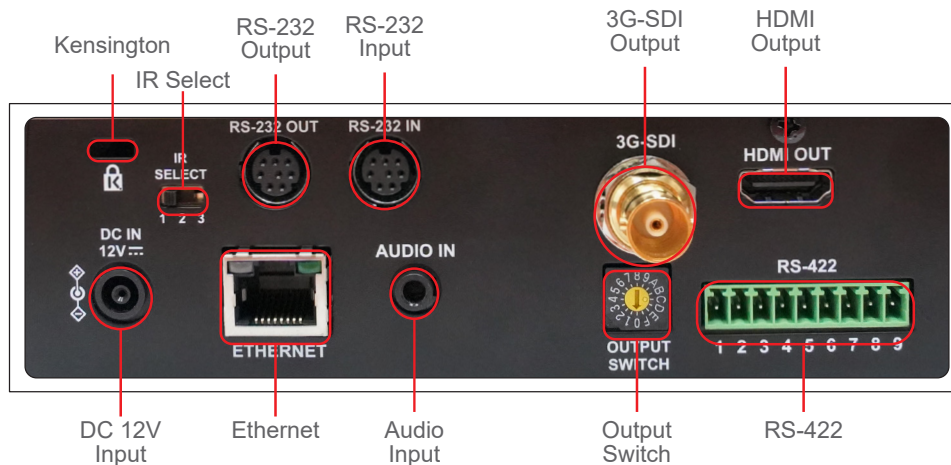

Product Specifications

Camera		Output	
Sensor	1/2.5" 8.57MP CMOS	HDMI / 3G-SDI	HDMI Output: 2160p29.97 3G-SDI Output: 1080p59.94
Video Format	2160p : 29.97 / 25 1080p : 59.94 / 50 / 29.97 / 25 1080i : 59.94 / 50 720p : 59.94 / 50 / 29.97 / 25	IP Stream	HEVC 4K 29.97fps H.264 1080P 59.94fps H.264 640x360 29.97fps
Video Output (HD) Interface	3G-SDI, HDMI, Ethernet	IP Compression	HEVC / H.264
Optical Zoom	30x	Pan & Tilt	
Digital Zoom	12x	Panning Angle	+170 ~ 170°
Horizontal Viewing Angle	68°	Panning Speed	300° / sec
Vertical Viewing Angle	38.3°	Tilting Angle	+90 ~ -30°
Diagonal Viewing Angle	78°	Tilting Speed	300° / sec
Aperture	F1.6 ~ F3.4	Preset Positions	256
Focal Length	4.6mm ~ 135mm	Audio	
Shutter Speed	1/1 ~ 1/10,000 sec	Audio Input	Line In / Mic In
Minimum Object Distance	1.5m (Wide / Tele)	Audio Output	Ethernet / SDI / HDMI
Video s/n Ratio	>50dB	Audio Compression Format	G.711
Minimum Illumination	0.1 lux (F1.6, 50IRE, 30fps)	Camera Control	
Focus System	Auto / Manual / Smart AF	Interface	RS-232 / RS-422 / Ethernet / Remote
Gain Control	Auto / Manual	Protocol	VISCA / VISCA IP / PELCO D / / ONVIF
White Balance	Auto / Manual	General	
Exposure Control	Auto / Manual	DC In	12V +/- 20%
WDR	Yes	Power Consumption	PoE: 18W DC In: 16W
3D NR	Yes	Weight	4.4 lbs (2 kg)
Image Flip	Yes	Dimensions	6.9" x 7.5" x 7.3" (174 x 190 x 187 mm)
Tally Light	Yes		
Network			
IP Protocol	RTSP / RTMP / RTMPS / MPEG-TS / SRT		
PoE	PoE+ (IEEE802.3at)		

I/O CONNECTIONS

Lumens®

Lumens Integration, Inc.
4116 Clipper Court
Fremont, CA, 94538
Phone: +1-866-600-0988
Fax: +1-510-252-1389

Lumens Europe
De Nayerstraat 17 9470
Denderleeuw Belgium
Phone: +32-473-58-38-95
Fax: +32-2-452-76-00

www.MyLumens.com