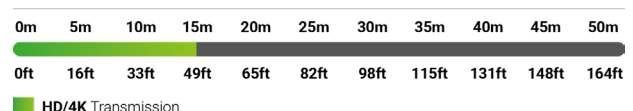

Optical HDMI Cable Performance Guide