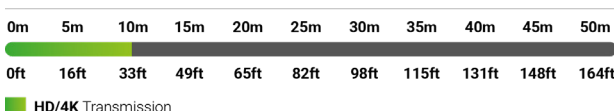

In the Box

- 1x CAB-HAOC-10, CAB-HAOC-15, CAB-HAOC-20 or CAB-HAOC-30 Active Optical HDMI Cable
- 2x Reusable Cable Ties
- 1x Quickstart Guide (This Document)

Optical HDMI Cable Performance Guide