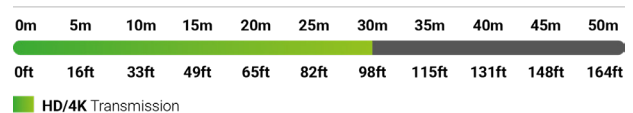

Optical HDMI Cable Performance Guide