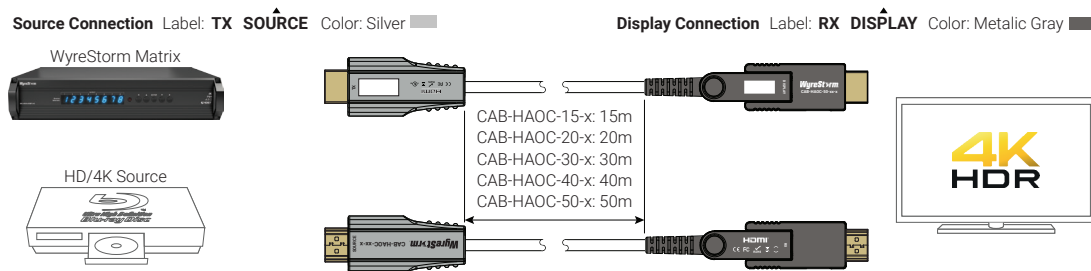

24Gbps 4:4:4 60Hz over Active Optical HDMI Cable with Detachable Head

15m/50ft | 20m/65ft | 30m/98ft | 40m/131ft | 50m/164ft

Quickstart Guide

! WyreStorm recommends reading through this document in its entirety to become familiar with the product's features prior to starting the installation process.

List of Products

CAB-HAOC-15-C	CPR Rated	15m/50ft
CAB-HAOC-15-P	CL2/CL3 Plenum Rated	
CAB-HAOC-20-C	CPR Rated	20m/65ft
CAB-HAOC-20-P	CL2/CL3 Plenum Rated	
CAB-HAOC-30-C	CPR Rated	30m/98ft
CAB-HAOC-30-P	CL2/CL3 Plenum Rated	
CAB-HAOC-40-C	CPR Rated	40m/131ft
CAB-HAOC-40-P	CL2/CL3 Plenum Rated	
CAB-HAOC-50-C	CPR Rated	50m/164ft
CAB-HAOC-50-P	CL2/CL3 Plenum Rated	

In The Box

- 1x See [List of Products](#)
- 2x Reusable Cable Ties
- 1x Type D-A HDMI Head converter
- 2x Retaining Screws for HDMI head
- 1x Micro USB power cable (back up only)
- 1x Quickstart Guide (This Document)

Basic Wiring Diagram

Note: Cable is unidirectional. Follow the connector labeling and color coding to ensure proper operation of the cable.

Wiring and Connections

! IMPORTANT! Installation Requirements

- Follow the labeling and the diagrams for connection to ensure proper operation.
- Due to the core of the HAOC being fiber optic the cable cannot have a bend radius greater than 6cm/2.4in. Keep this mind when routing cables around objects and inside of walls.
- The cables have a max pull tension of 15kg/33lbs. Keep this in mind when routing the cable within cabinets or walls to avoid damaging the cable.